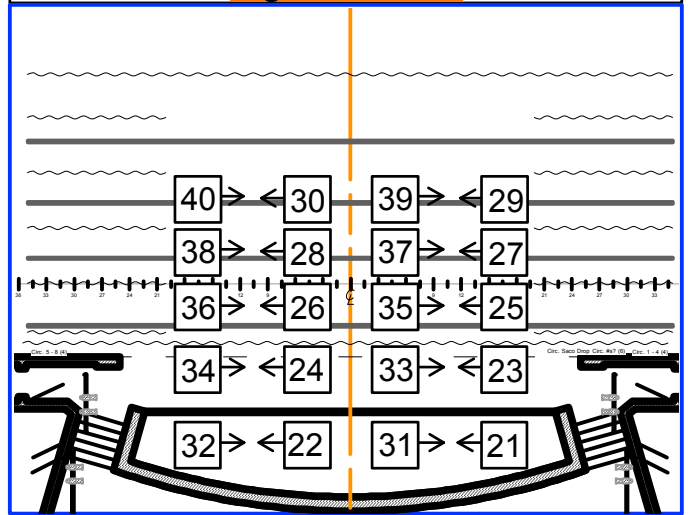

**N/C Front Light**

Group: 1-3 Colors: N/C Fixture: S4- 19°

**Highside Warm**

Group: 21,31 Colors: R05 Fixture: S4-various

**Top Cool**

Group: 101 Colors: R80 Fixture: S4 Par

**Highside Cool**

Group: 41,51 Colors: R60 Fixture: S4-various

**Gobo Wash**

Group: 71,81 Colors: N/C Fixture: S4-various