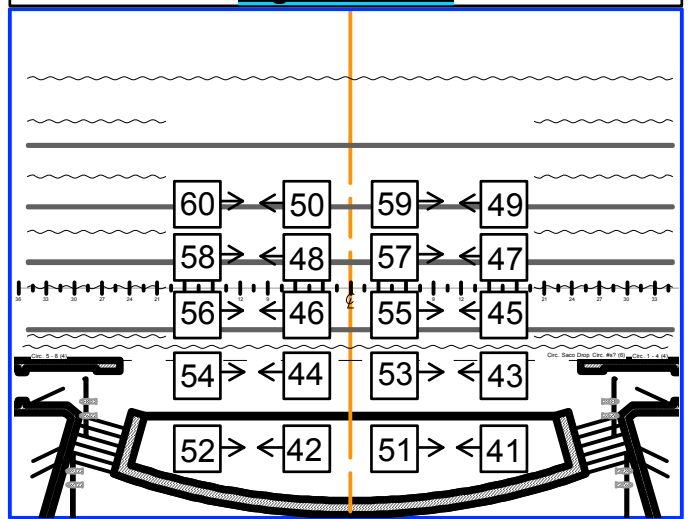

**N/C Front Light**

Group: 1-3 Colors: N/C Fixture: S4- 19°

**Highside Warm**

Group: 21,31 Colors: R05 Fixture: S4-various

**Top Cool**

Group: 101 Colors: R80 Fixture: S4 Par

**Highside Cool**

Group: 41,51 Colors: R60 Fixture: S4-various

**Gobo Wash**

Group: 71,81 Colors: N/C Fixture: S4-various