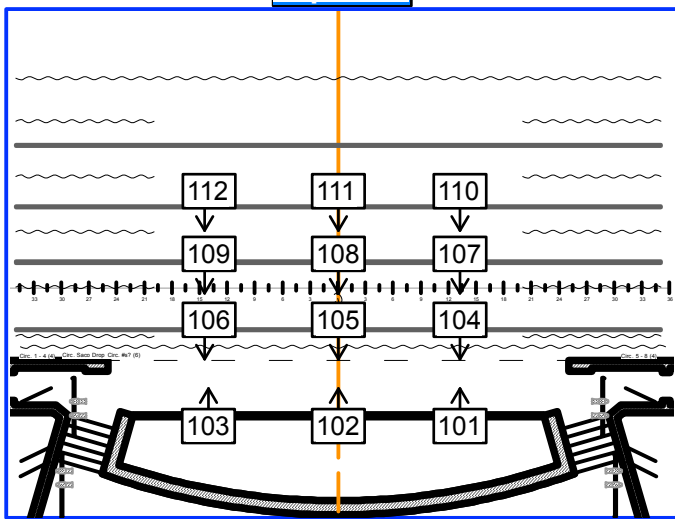

**N/C Front Light**

Group: 1-3 Colors: N/C Fixture: S4- 19°

**Highside Warm**

Group: 21,31 Colors: R05 Fixture: S4-various

**Top Cool**

Group: 101 Colors: R80 Fixture: S4 Par

**Highside Cool**

Group: 41,51 Colors: R60 Fixture: S4-various

**Gobo Wash**

Group: 71,81 Colors: N/C Fixture: S4-various