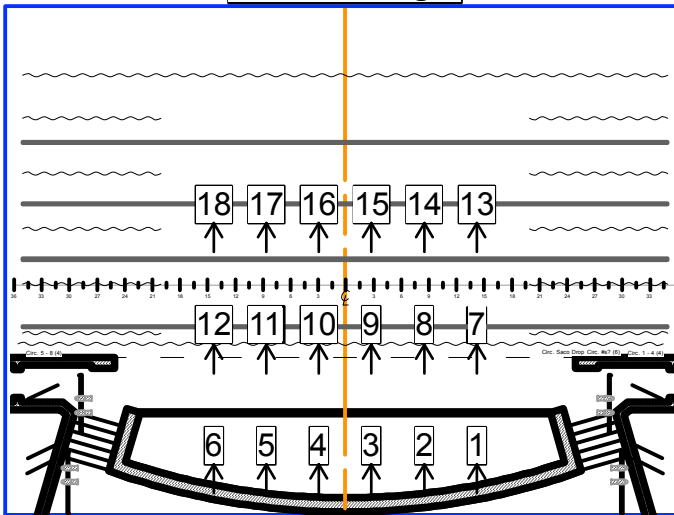

**N/C Front Light**

Group: 1-3 Colors: N/C Fixture: S4- 19°

**Highside Warm**

Group: 21,31 Colors: R05 Fixture: S4-various

**Top Cool**

Group: 101 Colors: R80 Fixture: S4 Par

**Highside Cool**

Group: 41,51 Colors: R60 Fixture: S4-various

**Gobo Wash**

Group: 71,81 Colors: N/C Fixture: S4-various