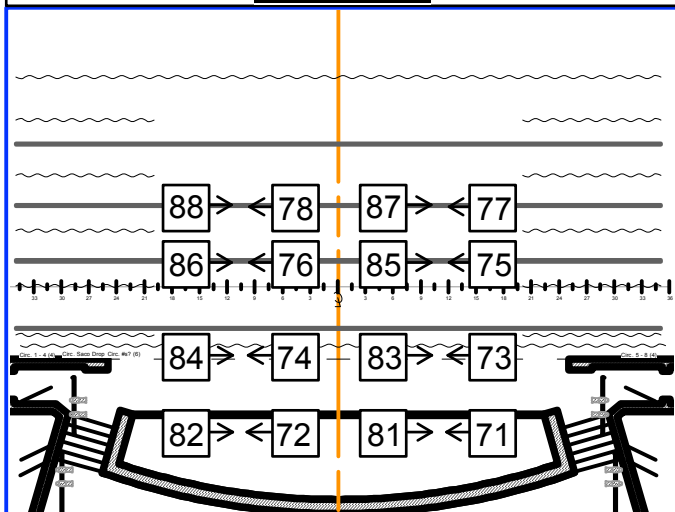

**N/C Front Light**

Group: 1-3 Colors: N/C Fixture: S4- 19°

**Highside Warm**

Group: 21,31 Colors: R05 Fixture: S4-various

**Top Cool**

Group: 101 Colors: R80 Fixture: S4 Par

**Highside Cool**

Group: 41,51 Colors: R60 Fixture: S4-various

**Gobo Wash**

Group: 71,81 Colors: N/C Fixture: S4-various