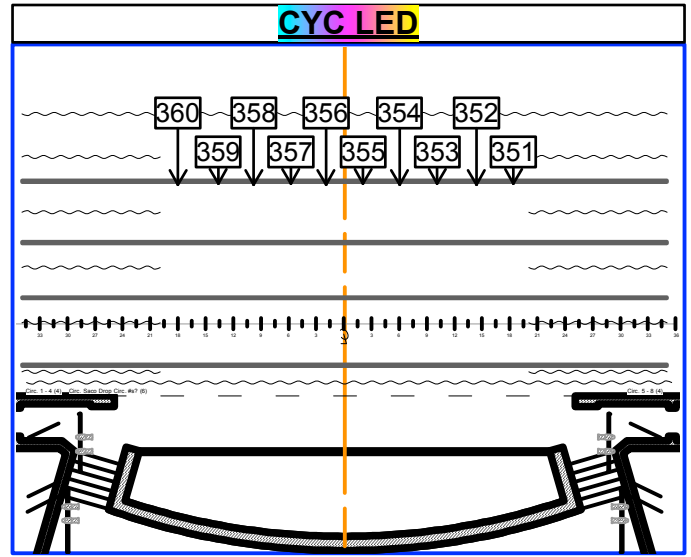

Top LED

CYC LED

Group: **301** Colors: RGBA Fixture: Colorforce 12 Group: **351** Colors: RGBA Fixture: Colorforce 72

Overhead Specials

Catwalk Specials / Lecturn / Conductor

Group: **201** Colors: N/C Fixture: S4-36° Group: **211** Colors: N/C Fixture: S4-26°