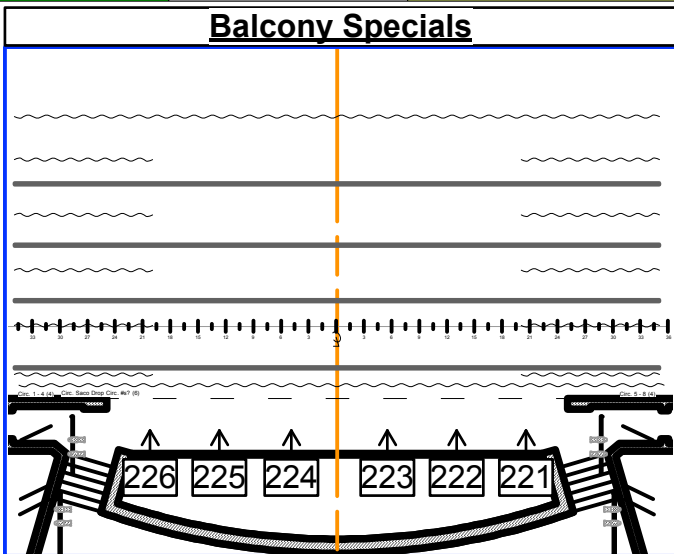

Top LED

CYC LED

Group: **301** Colors: RGBA Fixture: Colorforce 12 Group: **351** Colors: RGBA Fixture: Colorforce 72

Overhead Specials

Catwalk Specials / Lecturn / Conductor

Group: **201** Colors: N/C Fixture: S4-36° Group: **211** Colors: N/C Fixture: S4-26°

Balcony Specials

Balcony Specials

Group: **221** Colors: N/C Fixture: S4-10° Group: **231,241** Colors: N/C Fixture: S4-26°