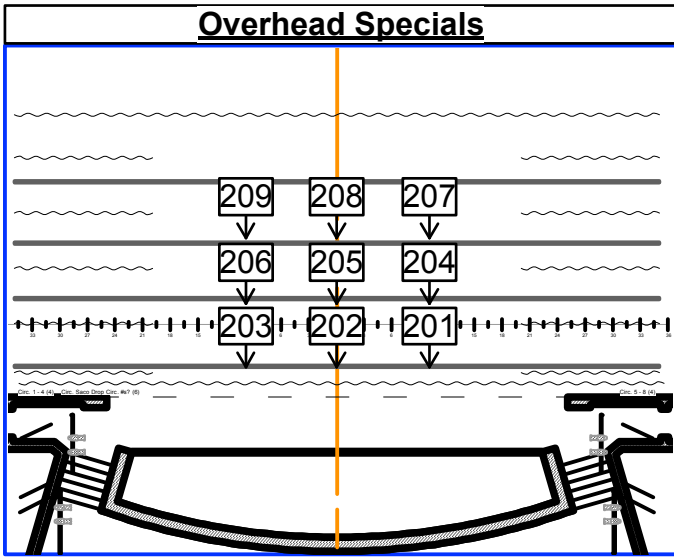

Top LED

CYC LED

Group: **301** Colors: RGBA Fixture: Colorforce 12 Group: **351** Colors: RGBA Fixture: Colorforce 72

Overhead Specials

Catwalk Specials / Lecturn / Conductor

Group: **201** Colors: N/C Fixture: S4-36° Group: **211** Colors: N/C Fixture: S4-26°