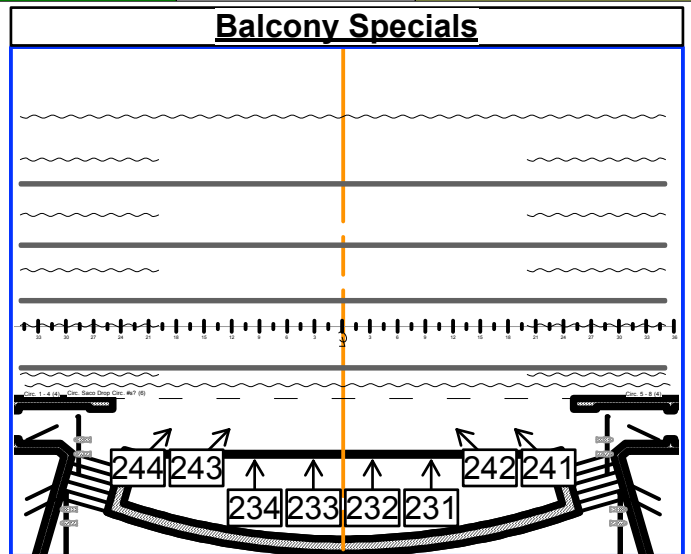

Top LED

CYC LED

Group: **301** Colors: RGBA Fixture: Colorforce 12 Group: **351** Colors: RGBA Fixture: Colorforce 72

Overhead Specials

Catwalk Specials / Lecturn / Conductor

Group: **201** Colors: N/C Fixture: S4-36° Group: **211** Colors: N/C Fixture: S4-26°

Balcony Specials

Balcony Specials

Group: **221** Colors: N/C Fixture: S4-10° Group: **231,241** Colors: N/C Fixture: S4-26°