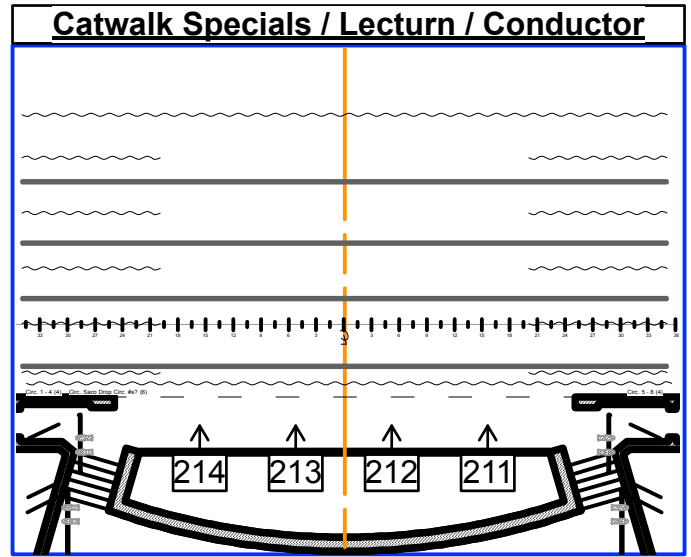

Top LED

CYC LED

Group: **301** Colors: RGBA Fixture: Colorforce 12 Group: **351** Colors: RGBA Fixture: Colorforce 72

Overhead Specials

Catwalk Specials / Lecturn / Conductor

Group: **201** Colors: N/C Fixture: S4-36° Group: **211** Colors: N/C Fixture: S4-26°