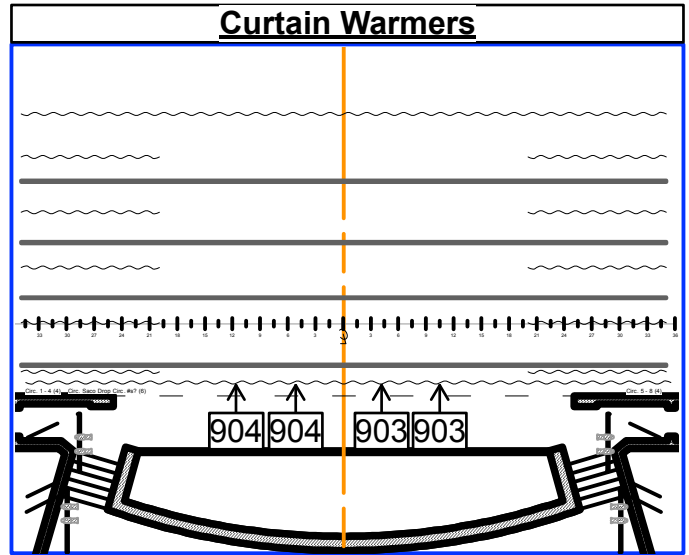

Orchestra

Curtain Warmers

Group: 501 Colors: N/C Fixture: S4 Pars

Group: -- Colors: N/C Fixture: S4-26°

House / Work Lights

House Lights

Orchestra Level	Balcony Level
901	902

Work Lights

Stage	Backstage	Pit	Catwalk/Box
911	912	913	914

Running Lights

Backstage Crossover
921

Group: -- Colors: N/C Fixture: --