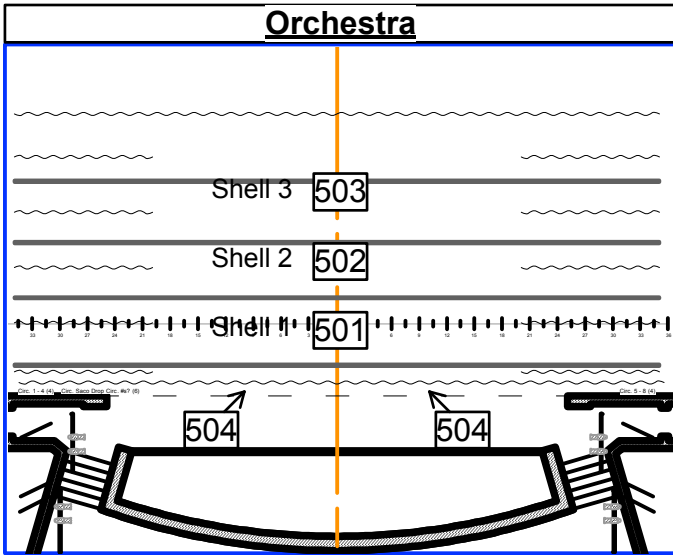

Orchestra

Curtain Warmers

Group: 501 Colors: N/C Fixture: S4 Pars

Group: -- Colors: N/C Fixture: S4-26°

House / Work Lights

House Lights

Orchestra Level	Balcony Level
901	902

Work Lights

Stage	Backstage	Pit	Catwalk/Box
911	912	913	914

Running Lights

Backstage Crossover
921

Group: -- Colors: N/C Fixture: --